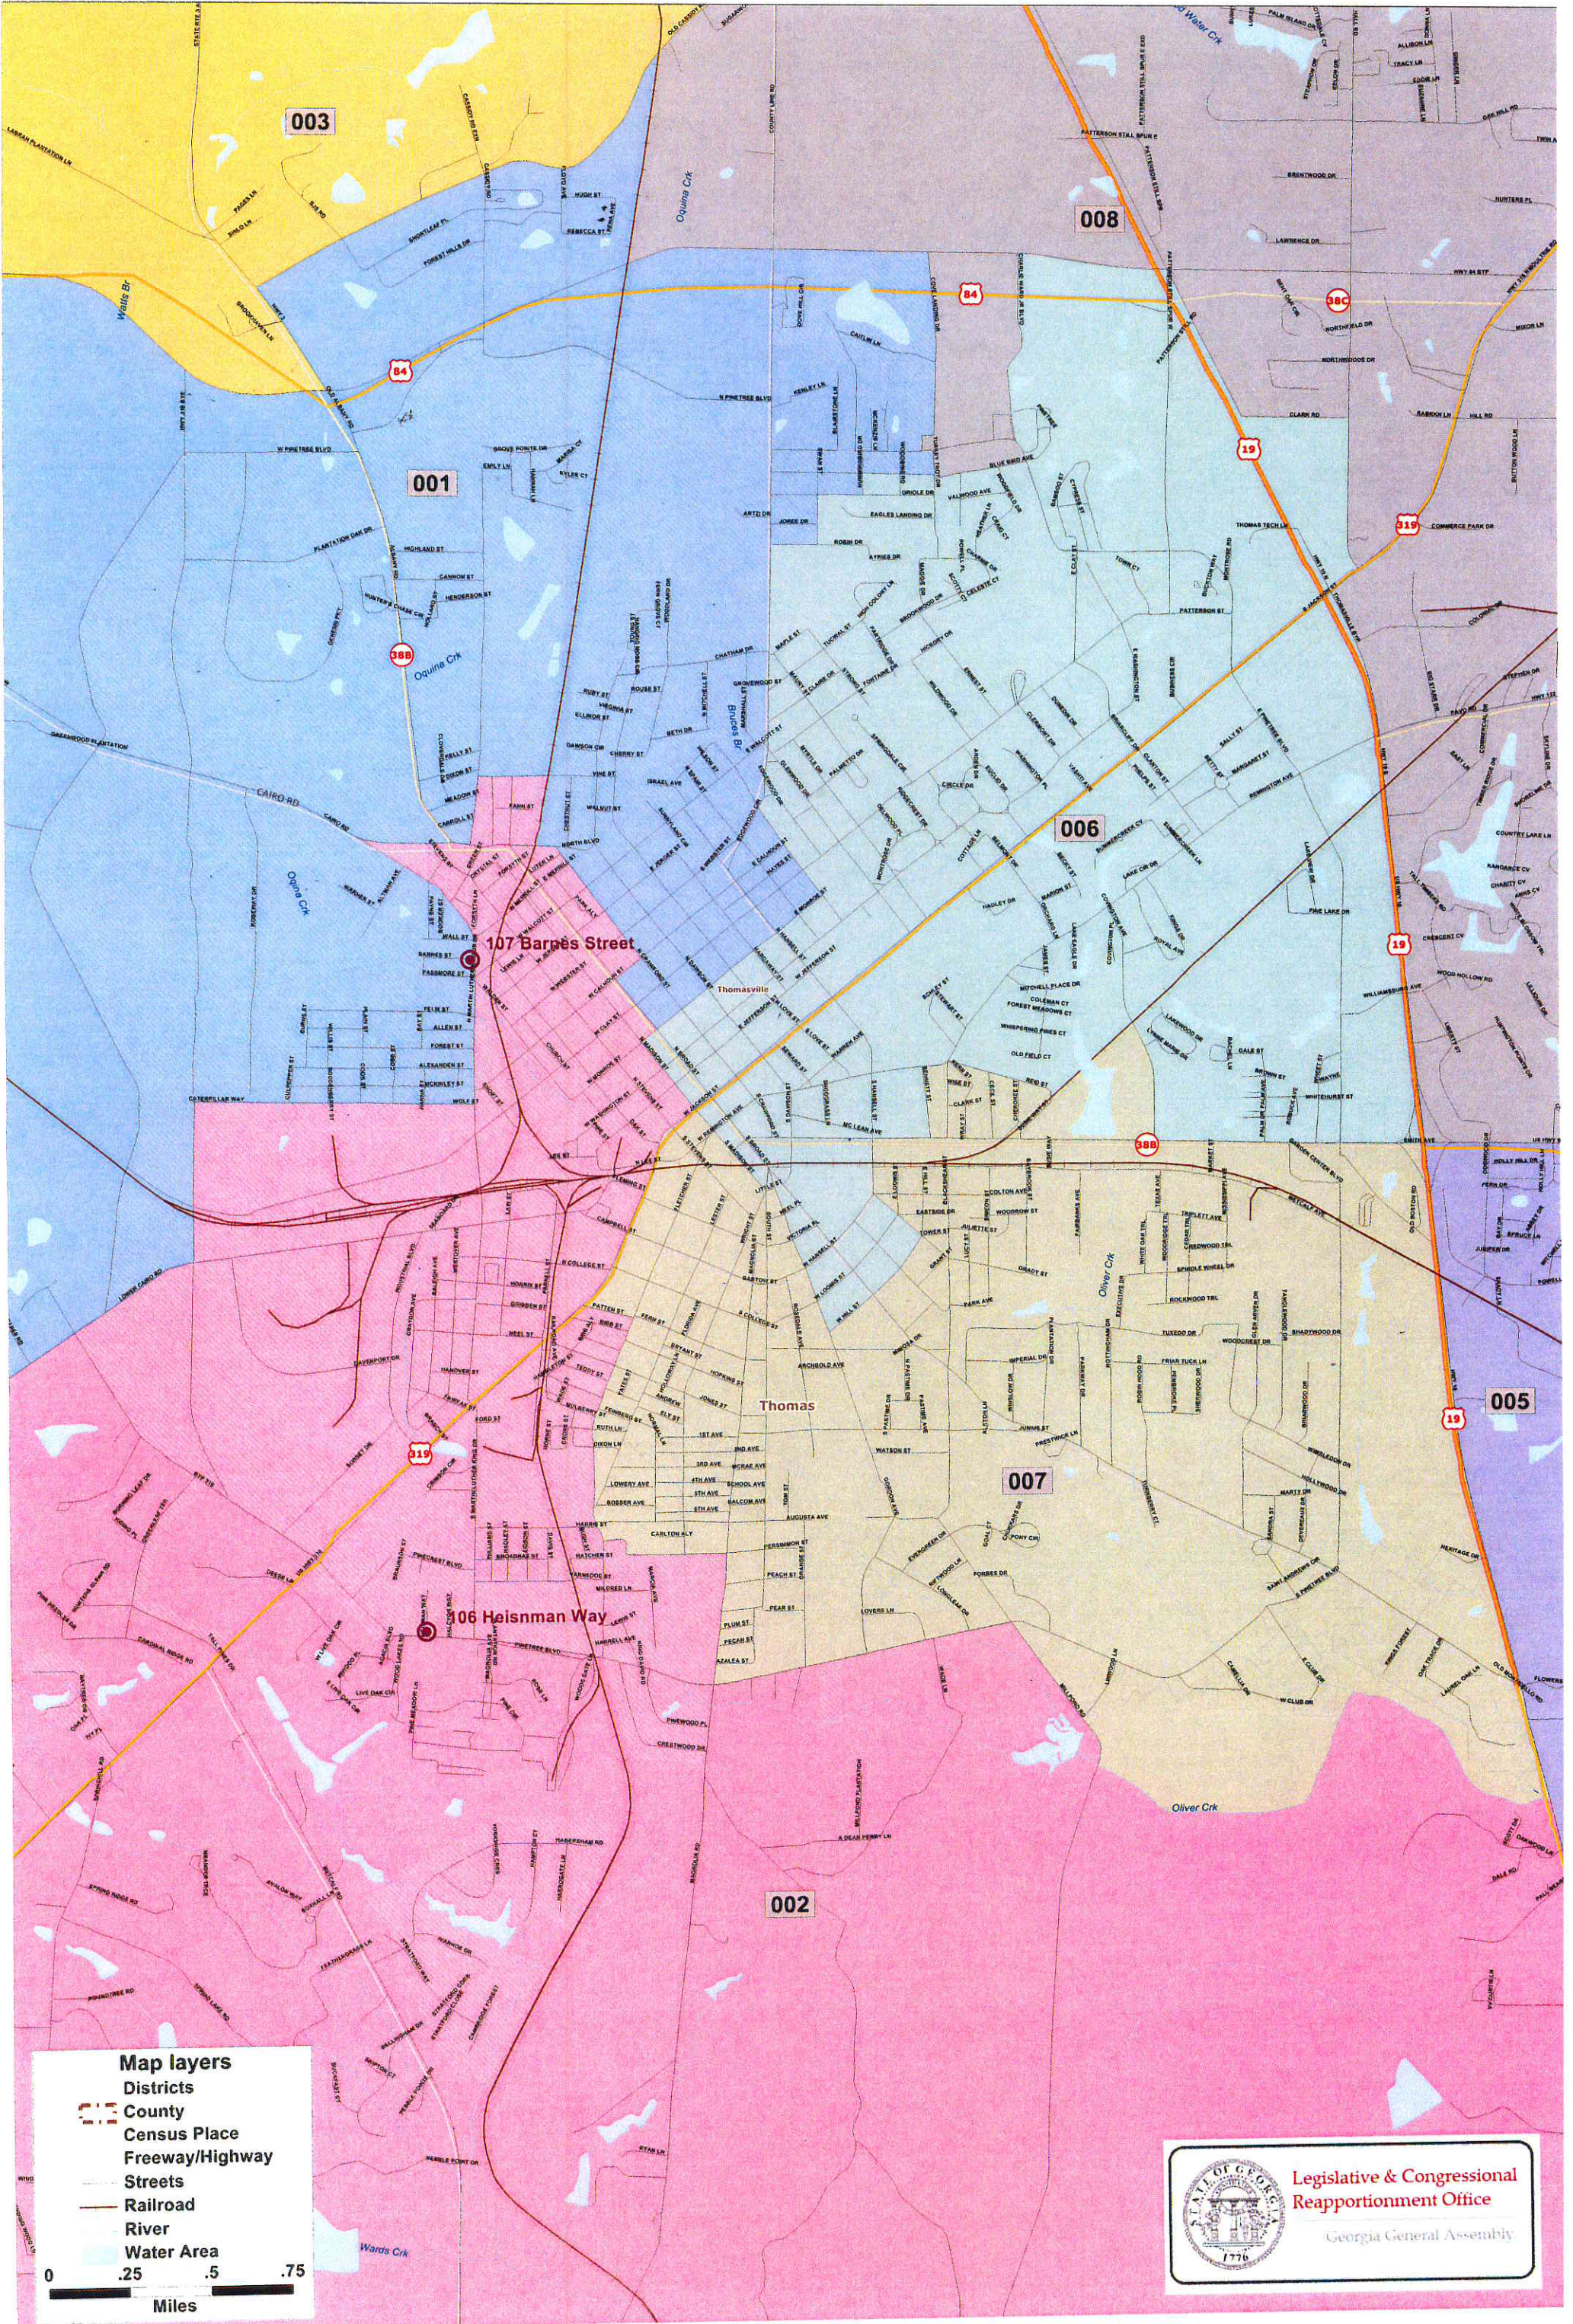

**Thomas County, Georgia
Proposed Council Districts
City of Thomasville Detail**

client: thomas cc
plan: thomascc-prop7-tiger2010edata
type: local

Map layers

- Districts
- County
- Census Place
- Freeway/Highway
- Streets
- Railroad
- River
- Water Area

0 .25 .5 .75
Miles

**Legislative & Congressional
Reapportionment Office**
Georgia General Assembly